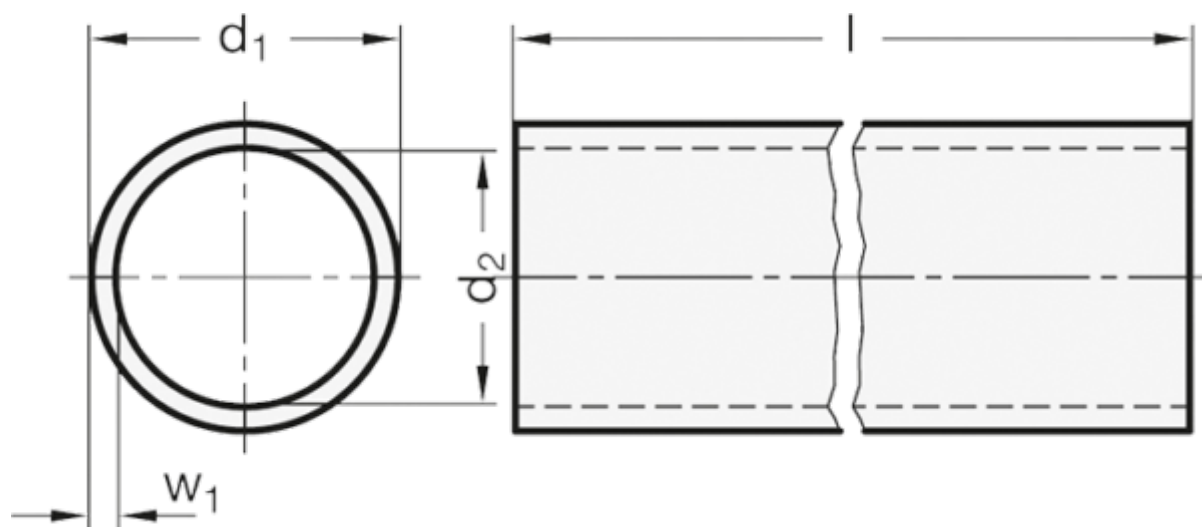

Data Sheet

Article number: 20990NID30200BL

Description: E+G GN 990 Construction tube round
GN 990-NI-D30-200-BL

Measures

d_1 = D30 \pm 0.15

d_2 = 26

$l \pm 0.5$ = 200

w_1 = 2

Weight in (g) = 200